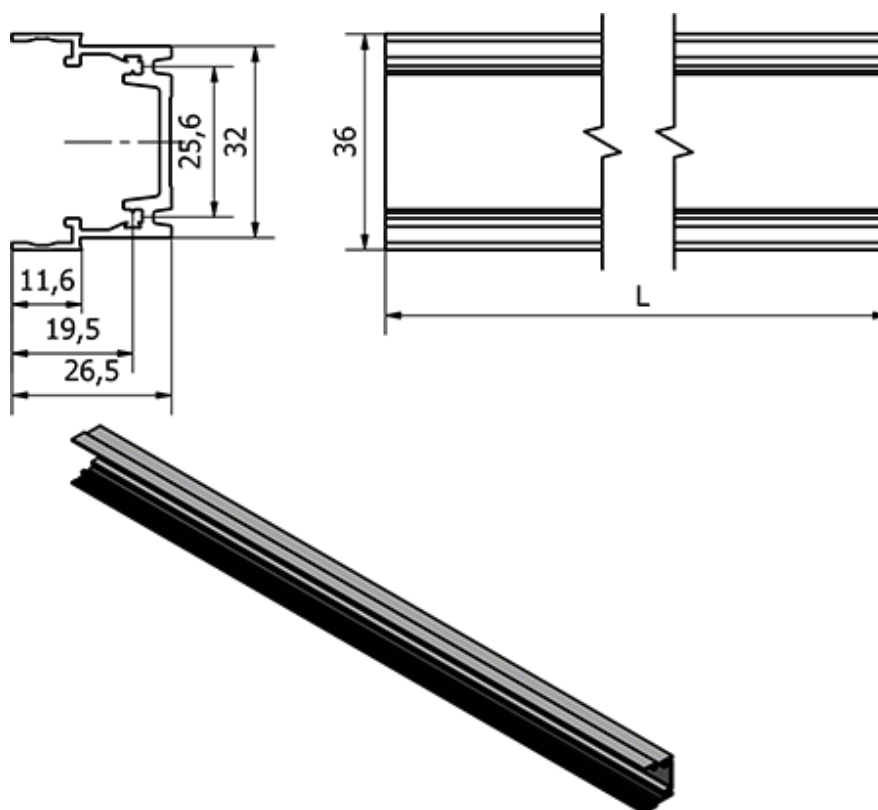

Data Sheet

Article number: 23094299001890

Description: E+G Aluminium profiles - 429900-1890
RLT-AL

Measures

length = 1890
Type = RLT-AL
Weight (g) = 865